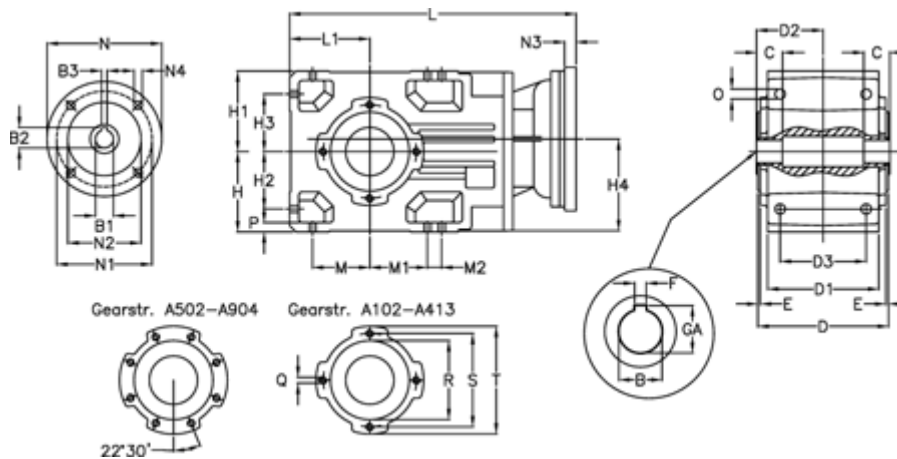

Article number: 29600209234225

Description: Bevel helical gearbox
A202UH35-92,3-P71B5

Measures

B = 35	D3 = 90	H3 = 60.0	N1 = 130	S = 115
B1 = 14	Description = A202UH35-xx-P71 B5	H4 = 93.0	N2 = 110	T = 140
B2 = 16.3	E = 3.0	L = 306.0	N3 = 0	
B3 = 5	F = 10	L1 = 80	N4 = M8x16	
C = 22	GA = 38.3	M = 60.0	O = 9.5	
D = 136	H = 80	M1 = 60.0	P = 9	
D1 = 110	H1 = 80	M2 = 0	Q = M8x15	
D2 = 70.0	H2 = 60.0	N = 160	R = 95	